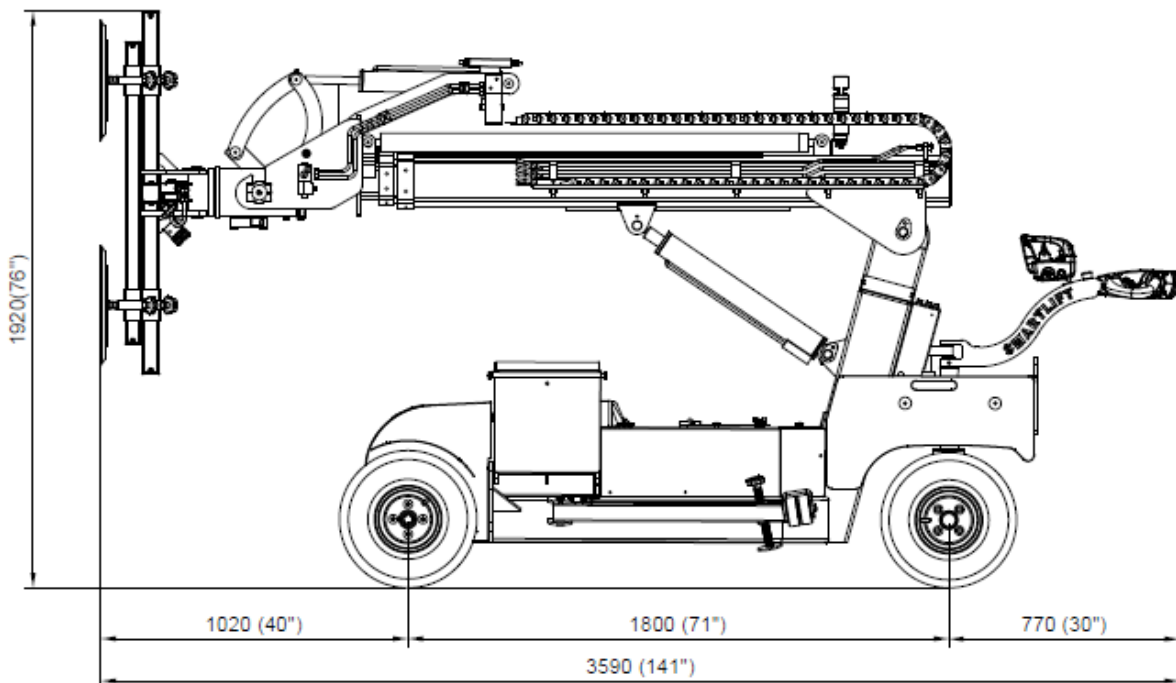

SL809 OUTDOOR

Technical specifications

Lifting cap. arm in/out	800/90kg – 1760/200lb
Lifting height	6020mm / 237in
Extension of arm	1280+1280mm / 50+50in
Tilt	44° back / 80° fwd
Side shift	100mm / 4in
Charging voltage	230V / 110V
Charging time	Approx. 8 hrs.
Running period	Up to 10 hrs.
Front-wheel drive	2500W
Width	1020mm / 40in
Suction pads	6xØ400mm / 6x16in
Curb weight	1510kg / 3330lb

Load chart