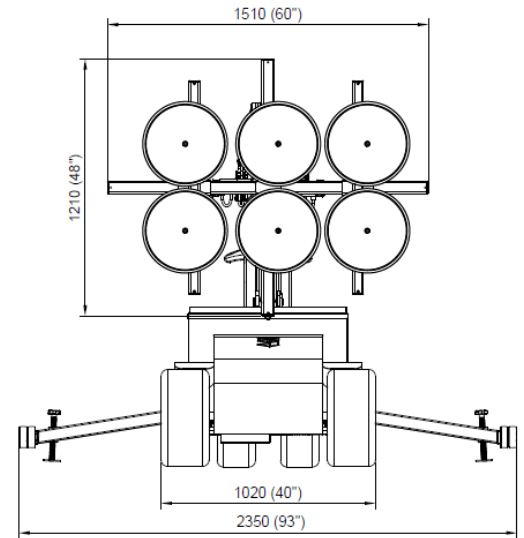

SL809 OUTDOOR

Technical specifications

Lifting cap. arm in/out	800/90kg – 1760/200lb
Lifting height	6020mm / 237in
Extension of arm	1280+1280mm / 50+50in
Tilt	44° back / 80° fwd
Side shift	100mm / 4in
Charging voltage	230V / 110V
Charging time	Approx. 8 hrs.
Running period	Up to 10 hrs.
Front-wheel drive	2500W
Width	1020mm / 40in
Suction pads	6xØ400mm / 6x16in
Curb weight	1510kg / 3330lb

Load chart